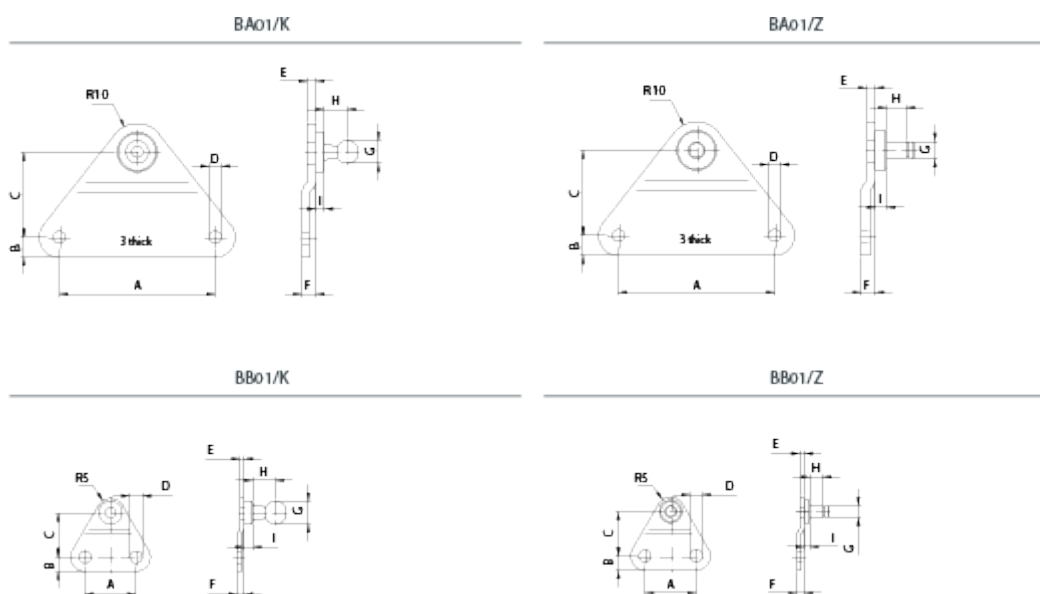

Data Sheet

Article number: 04HBB01Z06

Description: Stabilus Industry Line Side bracket, flat Steel
Type BB01Z06 M6

Measures

A = 18

B = 5

C = 15.5

D = 4.3

E = 1.5

F = 2.5

G = 6

H = 6.5

I = 4

Stability = 180 N